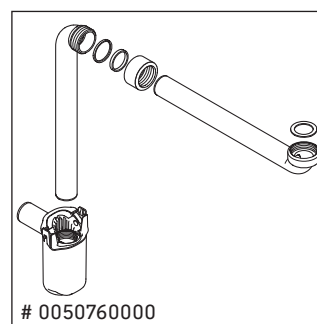

Ketho.2

K2 4885

Mounting instructions

Instructions for use

The bathroom furniture range complies with the standards and guidelines applicable at the time of delivery and is designed for use in bathrooms. Direct contact with water should be avoided, for example, when showering.