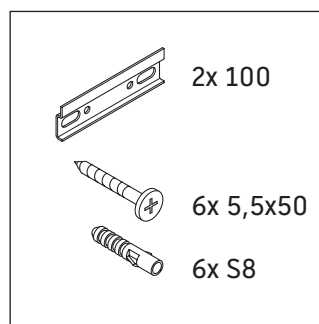

Ketho.2

K2 4885

Mounting instructions

Instructions for use

The bathroom furniture range complies with the standards and guidelines applicable at the time of delivery and is designed for use in bathrooms. Direct contact with water should be avoided, for example, when showering.