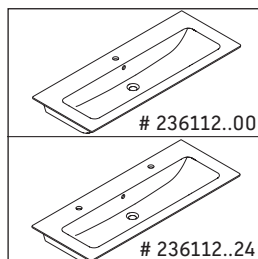

Instructions for use

The bathroom furniture range complies with the standards and guidelines applicable at the time of delivery and is designed for use in bathrooms. Direct contact with water should be avoided, for example, when showering.

We reserve the right to make technical improvements and design modifications to the products illustrated.