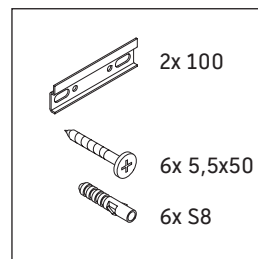

Instructions for use

The bathroom furniture range complies with the standards and guidelines applicable at the time of delivery and is designed for use in bathrooms. Direct contact with water should be avoided, for example, when showering.

We reserve the right to make technical improvements and design modifications to the products illustrated.