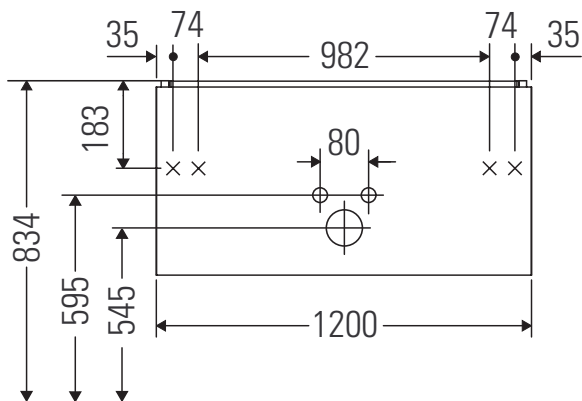

## Mounting instructions

W mm	X mm
16	834

### ME by Starck # 233612 / # 236112..00

W mm	X mm
16	834