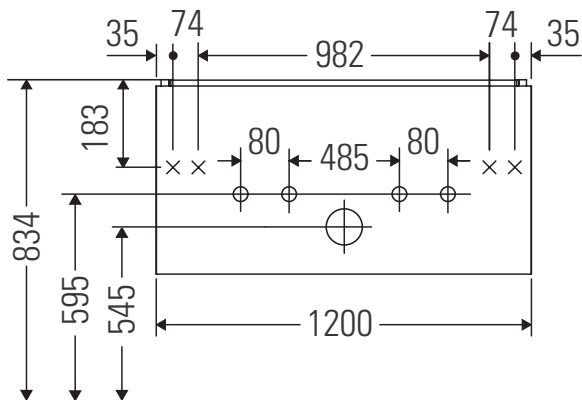

## Mounting instructions

W mm	X mm
16	834

### ME by Starck # 233612 / # 236112..00

W mm	X mm
16	834