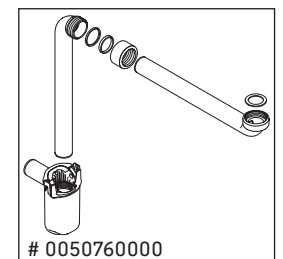

Instructions for use

The bathroom furniture range complies with the standards and guidelines applicable at the time of delivery and is designed for use in bathrooms. Direct contact with water should be avoided, for example, when showering.

We reserve the right to make technical improvements and design modifications to the products illustrated.