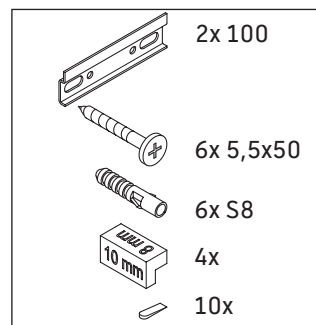

XSquare

XS 4307

Mounting instructions

Instructions for use

The bathroom furniture range complies with the standards and guidelines applicable at the time of delivery and is designed for use in bathrooms. Direct contact with water should be avoided, for example, when showering.