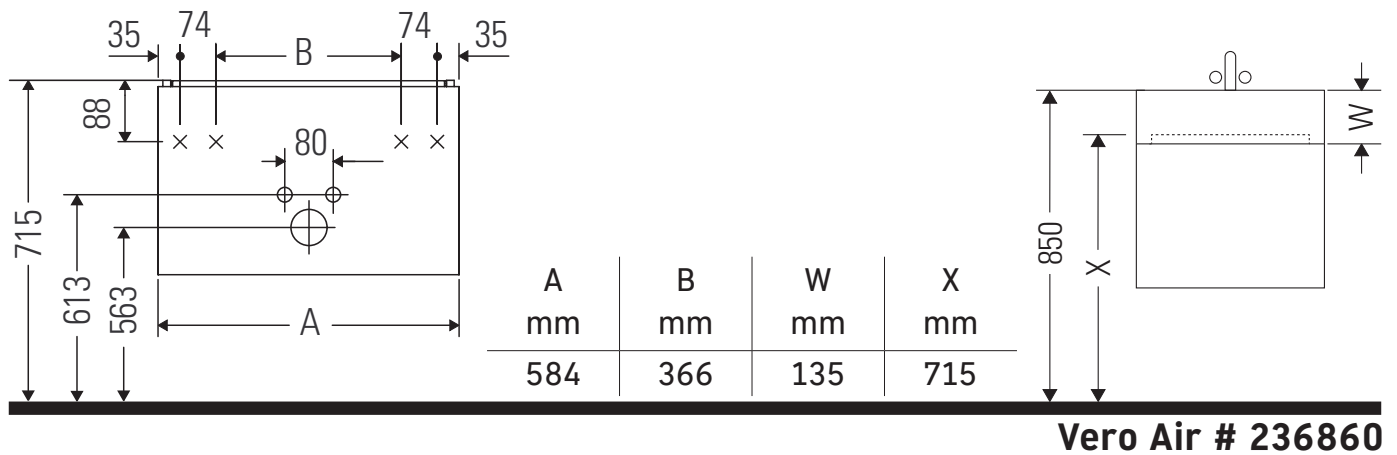

XSquare

XS 4307

Mounting instructions

Instructions for use

The bathroom furniture range complies with the standards and guidelines applicable at the time of delivery and is designed for use in bathrooms. Direct contact with water should be avoided, for example, when showering.