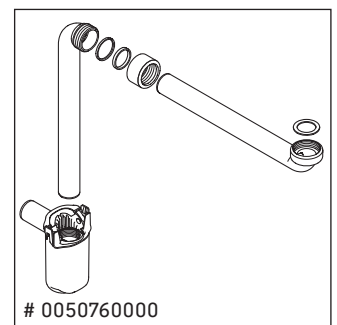

XSquare

XS 4307

Mounting instructions

Instructions for use

The bathroom furniture range complies with the standards and guidelines applicable at the time of delivery and is designed for use in bathrooms. Direct contact with water should be avoided, for example, when showering.