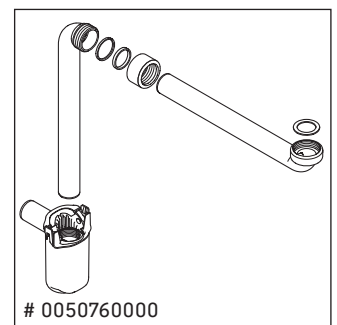

XSquare

XS 4224

Mounting instructions

Viu # 234483

Instructions for use

The bathroom furniture range complies with the standards and guidelines applicable at the time of delivery and is designed for use in bathrooms. Direct contact with water should be avoided, for example, when showering.