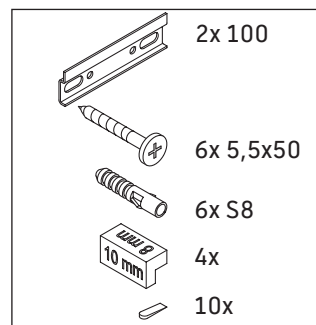

XSquare

XS 4224

Mounting instructions

Viu # 234483

Instructions for use

The bathroom furniture range complies with the standards and guidelines applicable at the time of delivery and is designed for use in bathrooms. Direct contact with water should be avoided, for example, when showering.