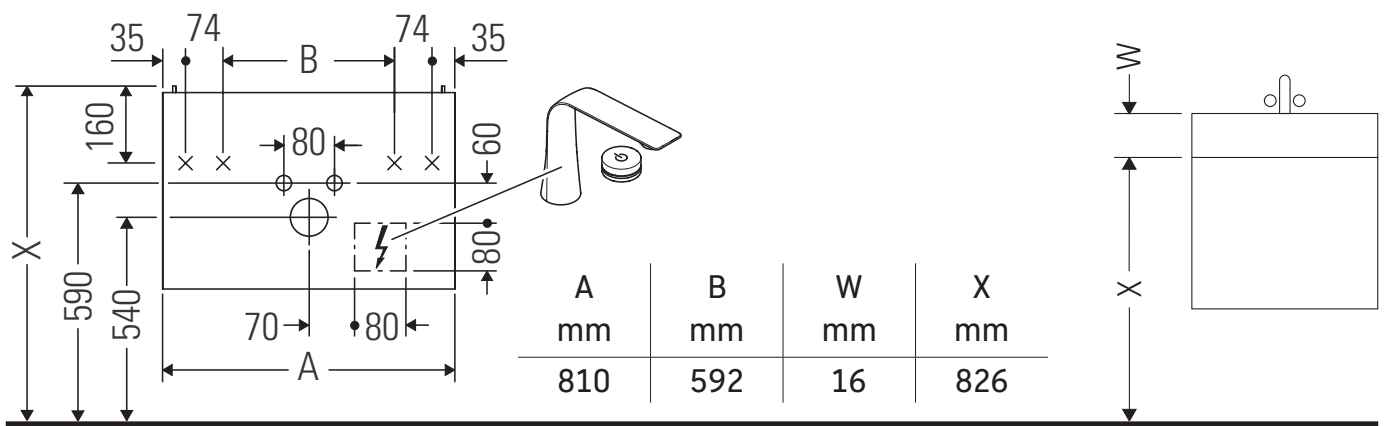

XSquare

XS 4224

Mounting instructions

Viu # 234483

Instructions for use

The bathroom furniture range complies with the standards and guidelines applicable at the time of delivery and is designed for use in bathrooms. Direct contact with water should be avoided, for example, when showering.