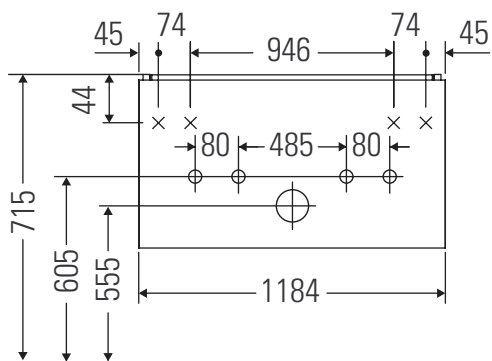

Brioso

BR 4057

Mounting instructions

Vero Air # 235012

Instructions for use

The bathroom furniture range complies with the standards and guidelines applicable at the time of delivery and is designed for use in bathrooms. Direct contact with water should be avoided, for example, when showering.