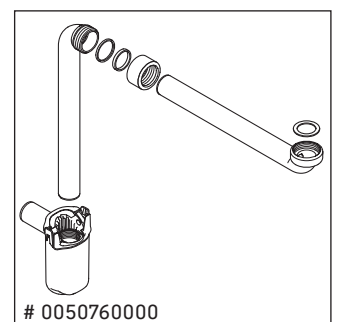

Brioso

BR 4057

Mounting instructions

Vero Air # 235012

Instructions for use

The bathroom furniture range complies with the standards and guidelines applicable at the time of delivery and is designed for use in bathrooms. Direct contact with water should be avoided, for example, when showering.