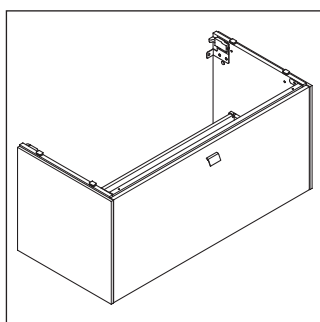

Brioso

BR 4057

Mounting instructions

Vero Air # 235012

Instructions for use

The bathroom furniture range complies with the standards and guidelines applicable at the time of delivery and is designed for use in bathrooms. Direct contact with water should be avoided, for example, when showering.