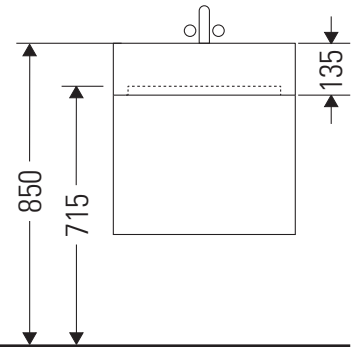

Brioso

BR 4057

Mounting instructions

Vero Air # 235012

Instructions for use

The bathroom furniture range complies with the standards and guidelines applicable at the time of delivery and is designed for use in bathrooms. Direct contact with water should be avoided, for example, when showering.