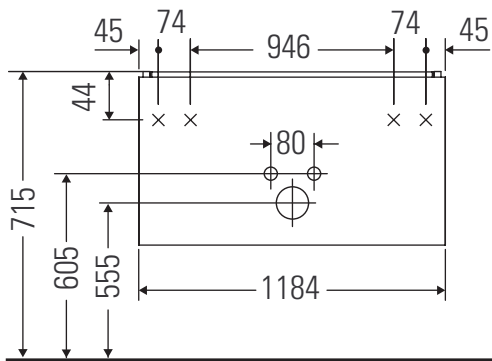

Brioso

BR 4057

Mounting instructions

Vero Air # 235012

Instructions for use

The bathroom furniture range complies with the standards and guidelines applicable at the time of delivery and is designed for use in bathrooms. Direct contact with water should be avoided, for example, when showering.