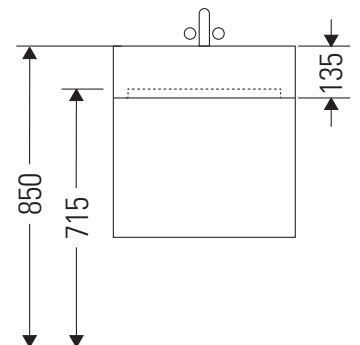

Brioso

BR 4057

Mounting instructions

Vero Air # 235012

Instructions for use

The bathroom furniture range complies with the standards and guidelines applicable at the time of delivery and is designed for use in bathrooms. Direct contact with water should be avoided, for example, when showering.