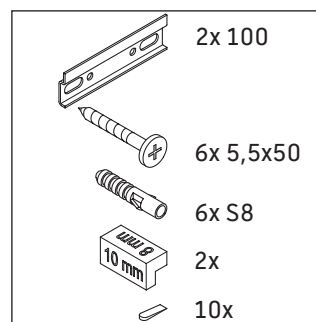

Brioso

BR 4057

Mounting instructions

Vero Air # 235012

Instructions for use

The bathroom furniture range complies with the standards and guidelines applicable at the time of delivery and is designed for use in bathrooms. Direct contact with water should be avoided, for example, when showering.