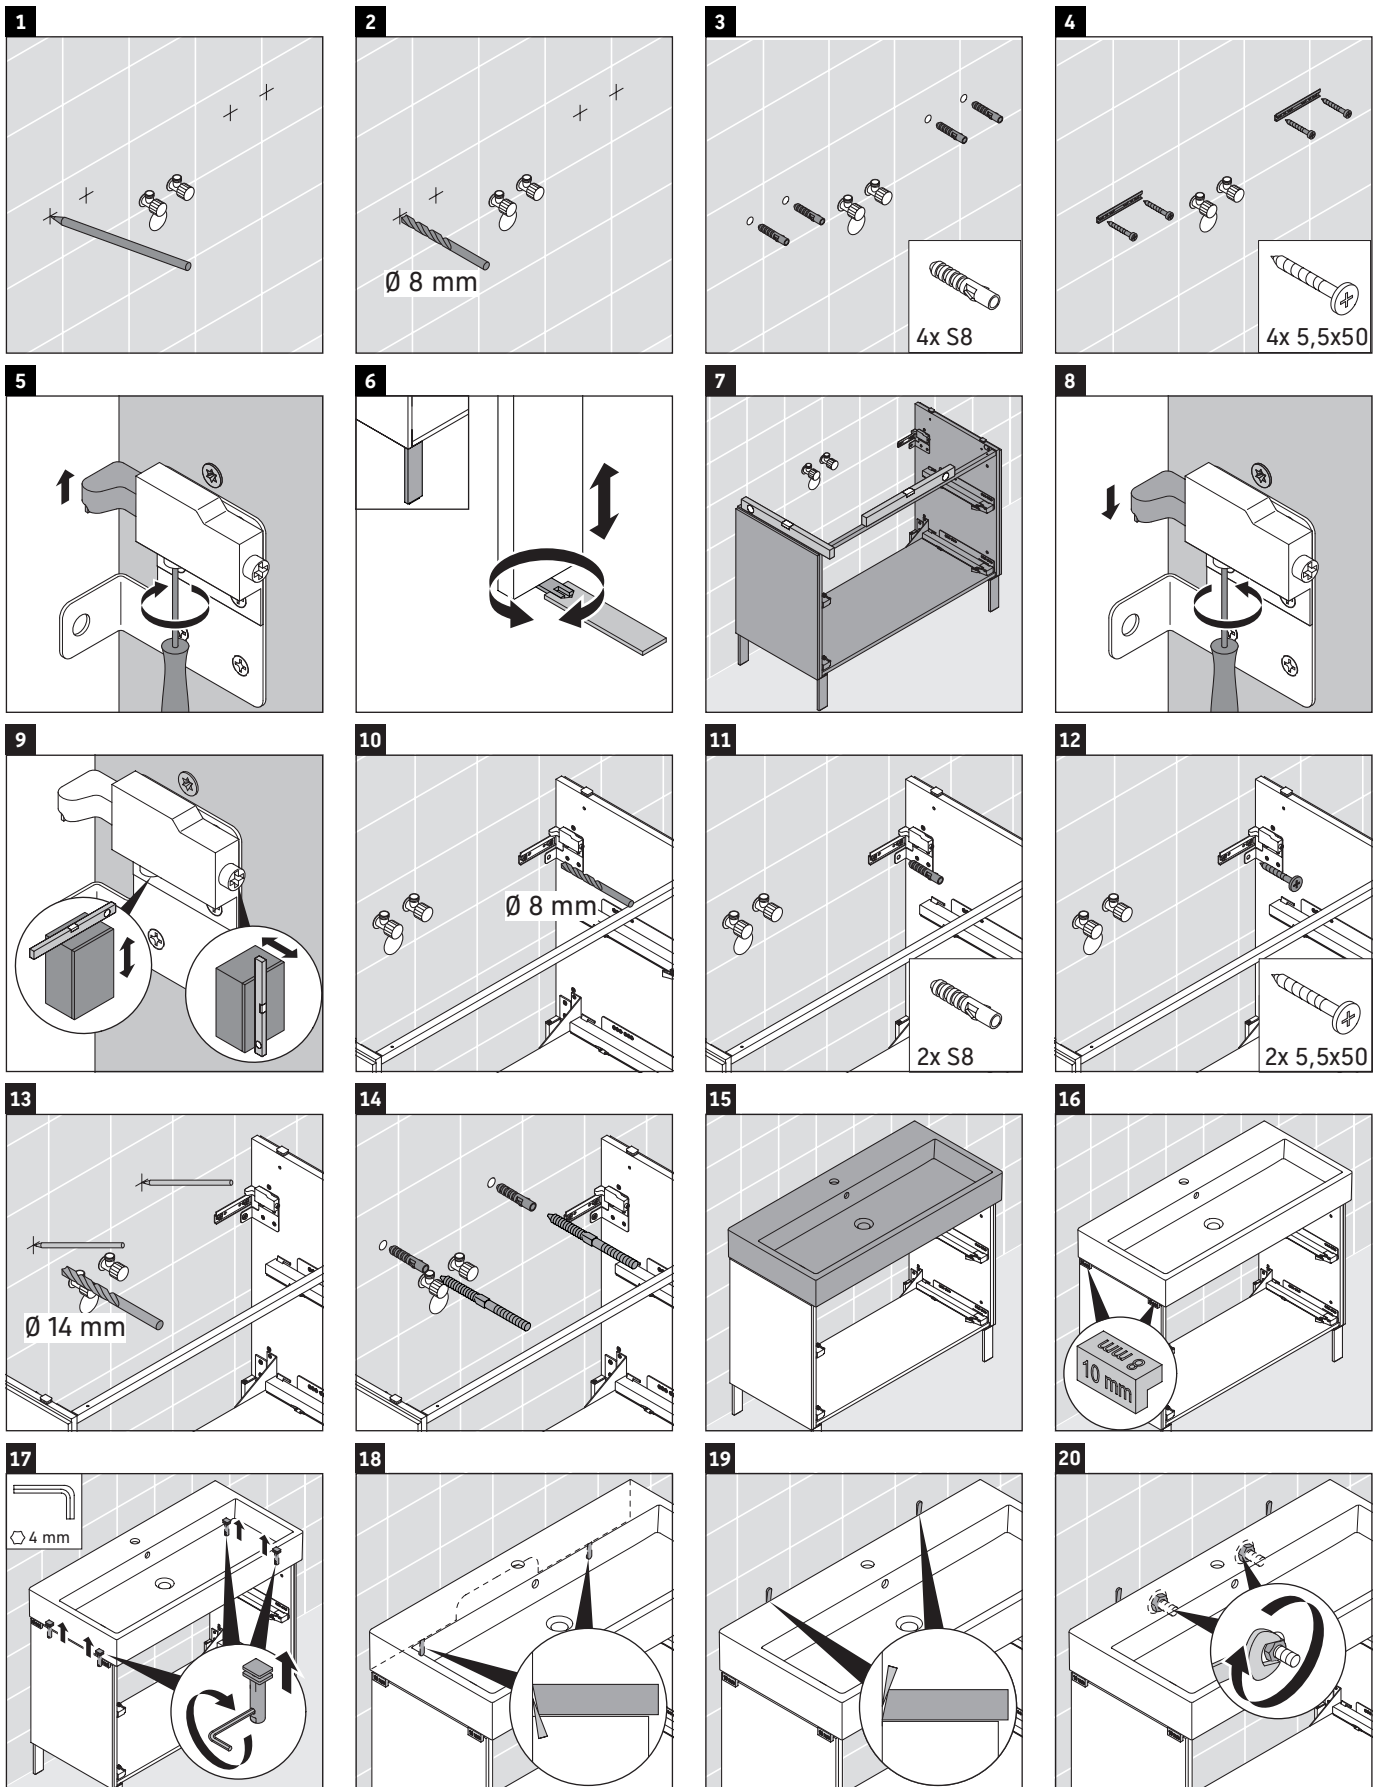

Best.-Nr. LC6777/17.03.1