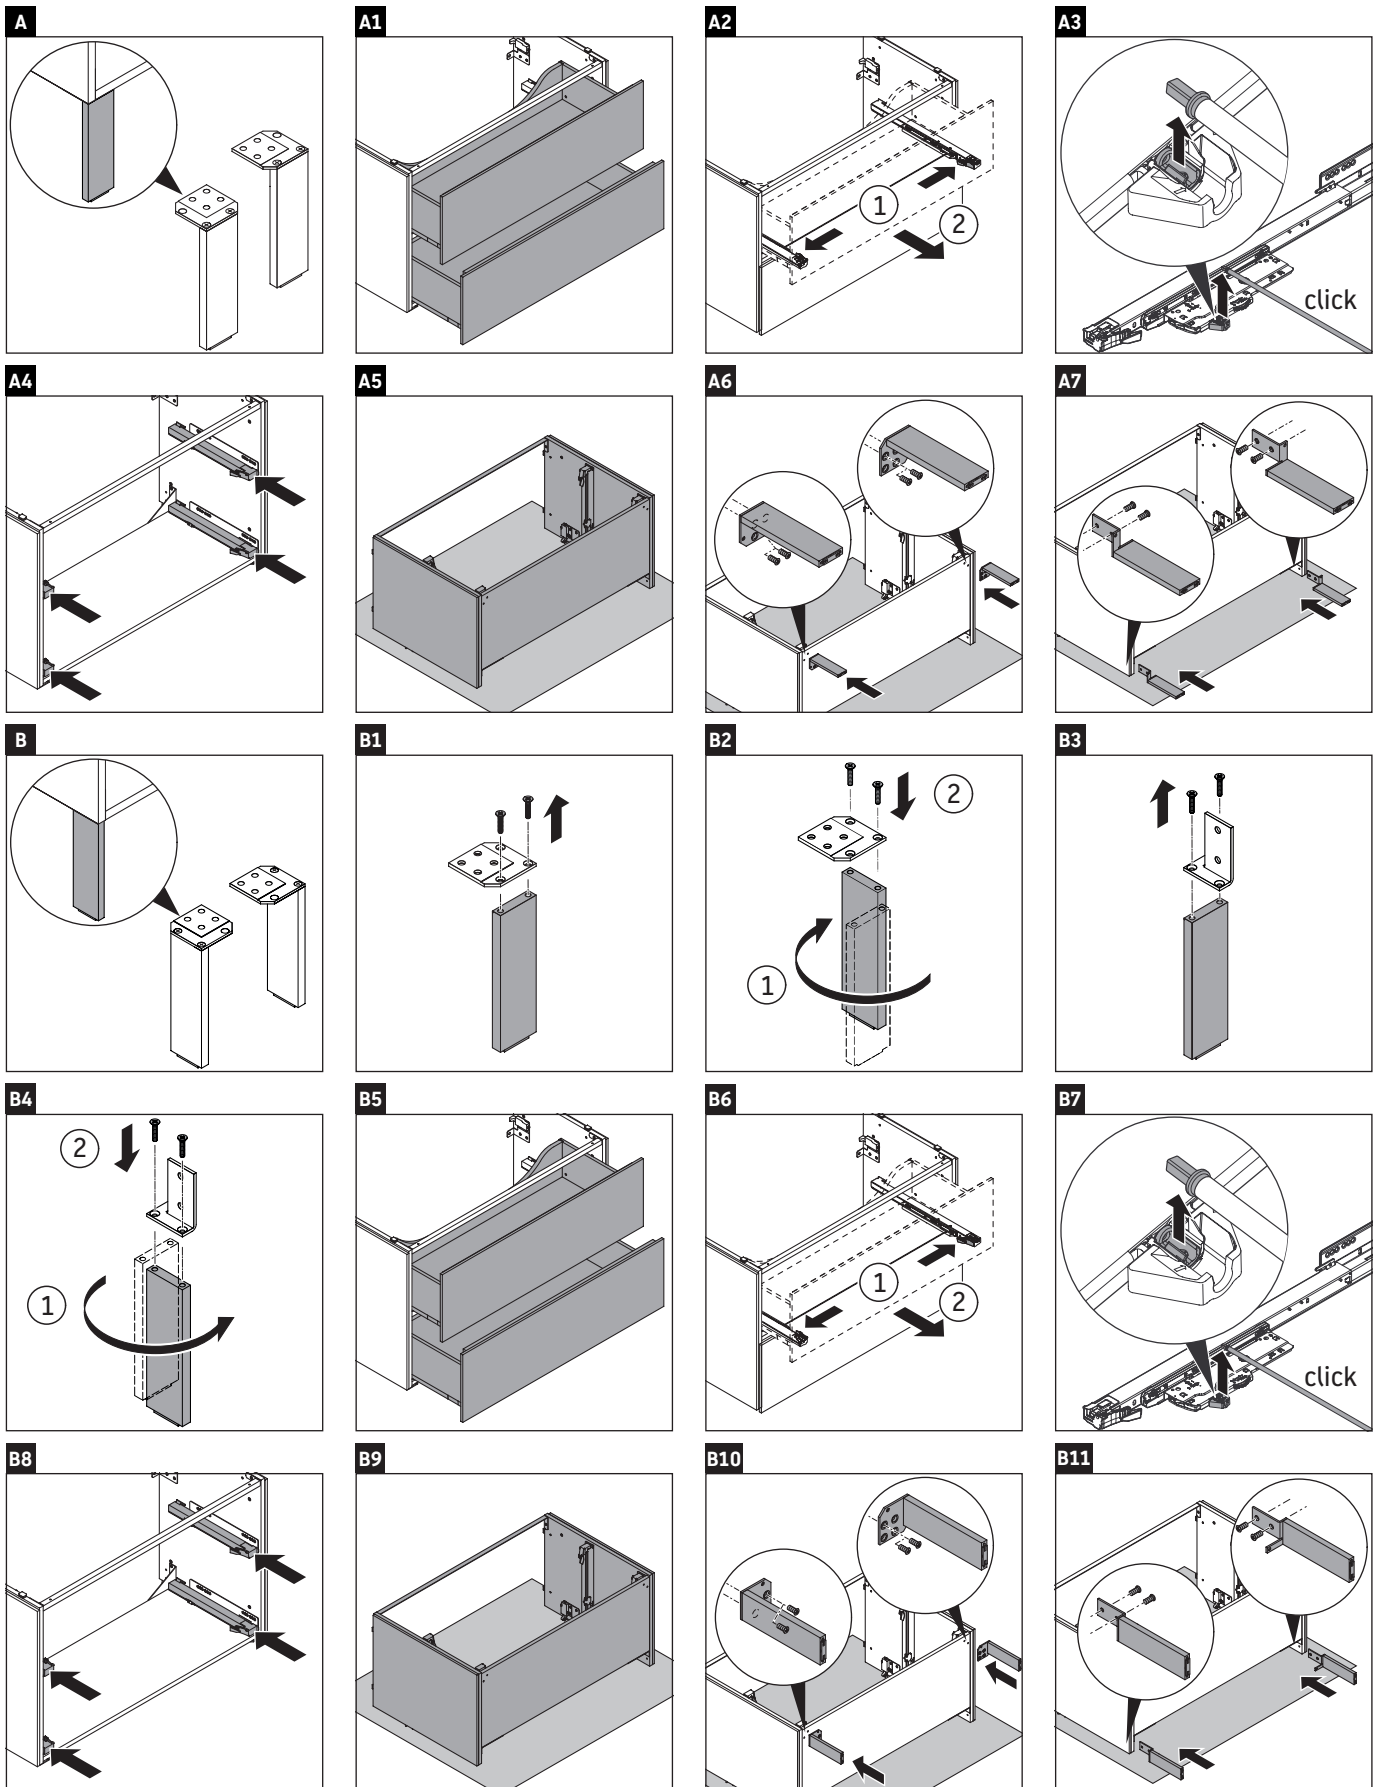

Best.-Nr. LC6777/17.03.1