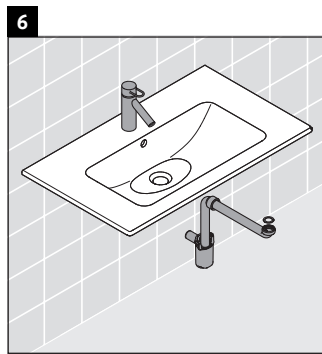

Best.-Nr. KT6423/18.06.2