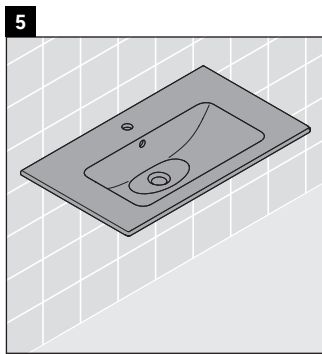

Best.-Nr. KT6423/18.06.2