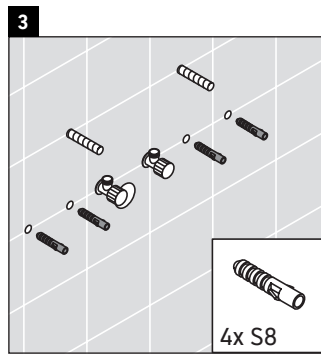

Best.-Nr. KT6423/18.06.2