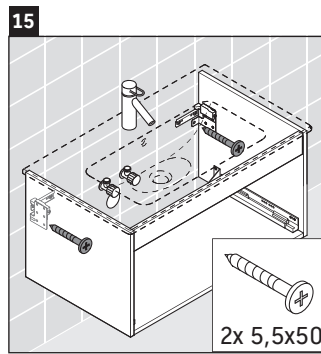

Best.-Nr. KT6423/18.06.2