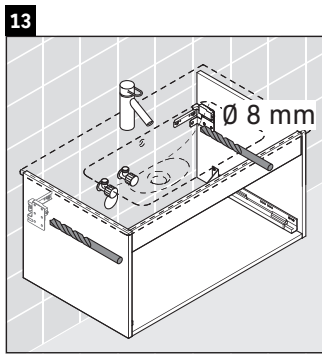

Best.-Nr. KT6423/18.06.2