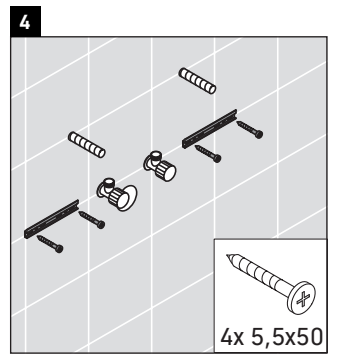

Best.-Nr. KT6423/18.06.2