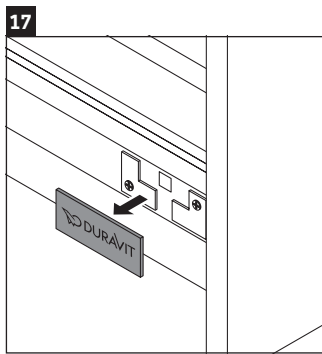

Best.-Nr. KT6423/18.06.2