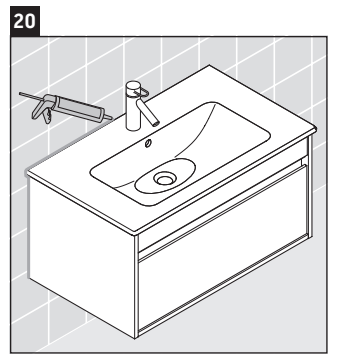

Best.-Nr. KT6423/18.06.2