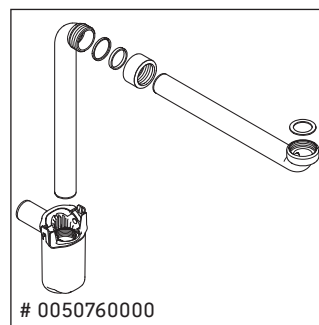

Ketho

KT 6423

Mounting instructions

Instructions for use

The bathroom furniture range complies with the standards and guidelines applicable at the time of delivery and is designed for use in bathrooms. Direct contact with water should be avoided, for example, when showering.

We reserve the right to make technical improvements and design modifications to the products illustrated.

Best.-Nr. KT6423/18.06.2