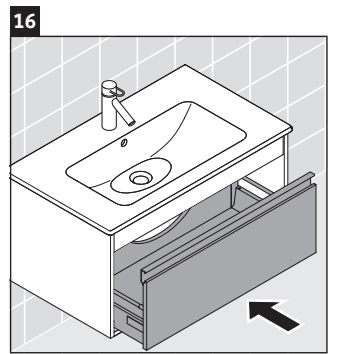

Best.-Nr. KT6423/18.06.2