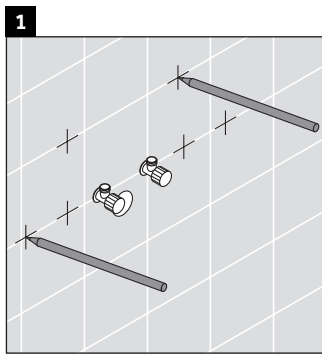

Best.-Nr. KT6423/18.06.2