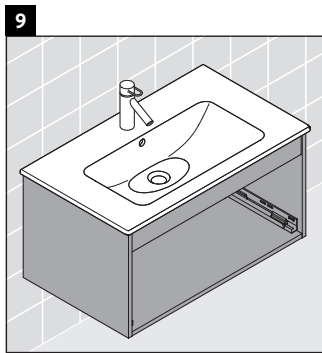

Best.-Nr. KT6423/18.06.2