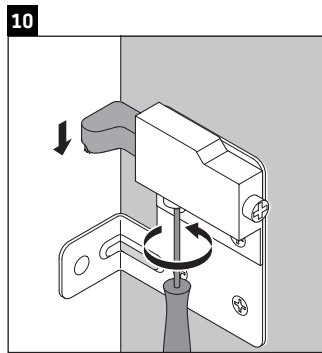

Best.-Nr. KT6423/18.06.2