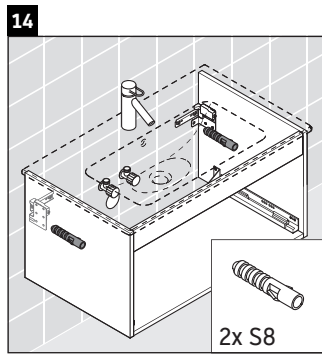

Best.-Nr. KT6423/18.06.2