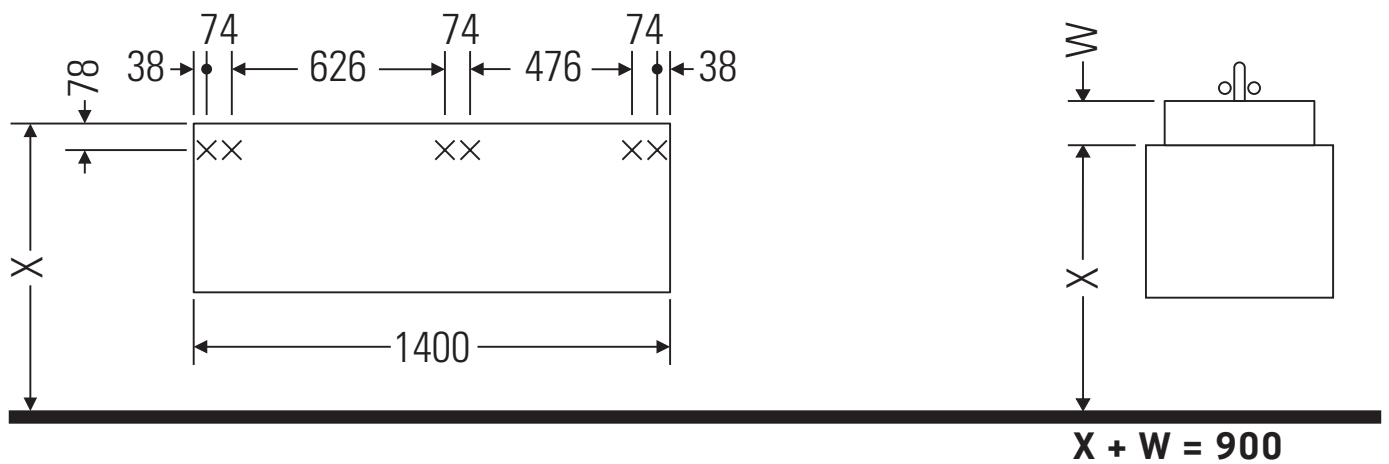

Ketho

KT 6797 L/R/B

Mounting instructions

Instructions for use

The bathroom furniture range complies with the standards and guidelines applicable at the time of delivery and is designed for use in bathrooms. Direct contact with water should be avoided, for example, when showering.