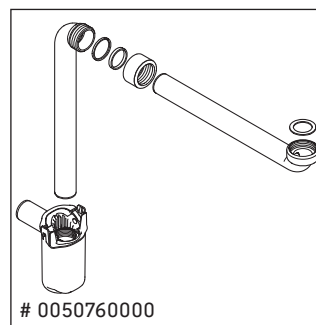

Ketho

KT 6797 L/R/B

Mounting instructions

Instructions for use

The bathroom furniture range complies with the standards and guidelines applicable at the time of delivery and is designed for use in bathrooms. Direct contact with water should be avoided, for example, when showering.