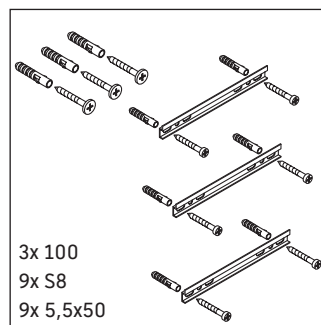

Ketho

KT 6797 L/R/B

Mounting instructions

Instructions for use

The bathroom furniture range complies with the standards and guidelines applicable at the time of delivery and is designed for use in bathrooms. Direct contact with water should be avoided, for example, when showering.