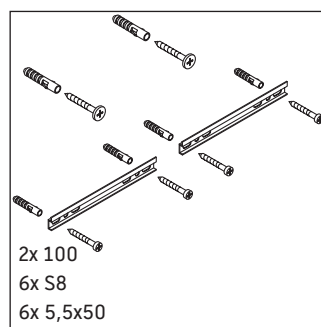

Ketho

KT 6691

Mounting instructions

Instructions for use

The bathroom furniture range complies with the standards and guidelines applicable at the time of delivery and is designed for use in bathrooms. Direct contact with water should be avoided, for example, when showering.