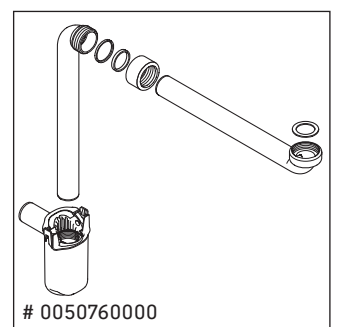

Ketho

KT 6691

Mounting instructions

Instructions for use

The bathroom furniture range complies with the standards and guidelines applicable at the time of delivery and is designed for use in bathrooms. Direct contact with water should be avoided, for example, when showering.