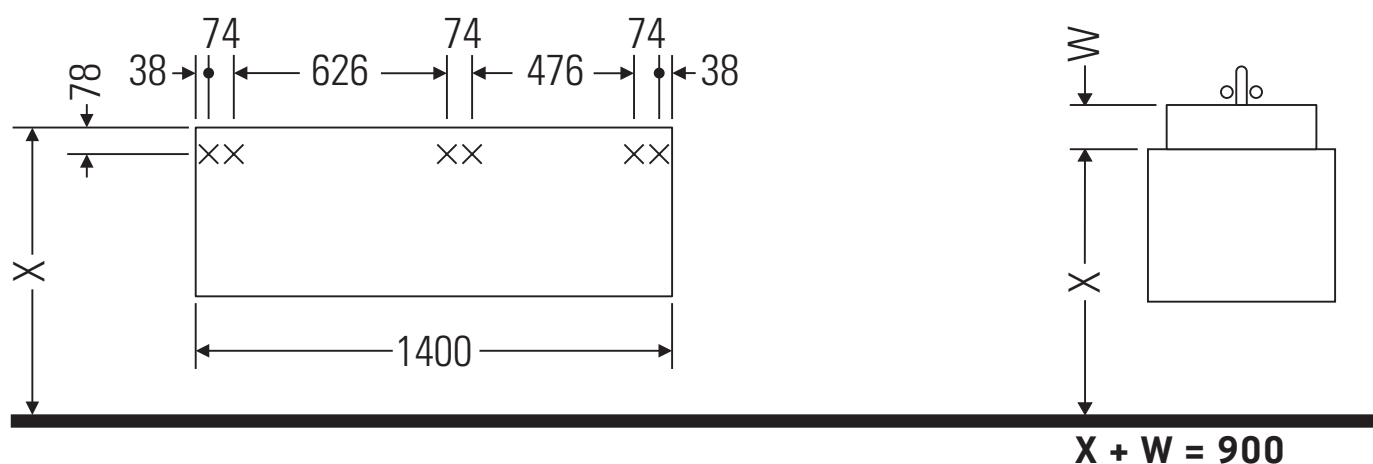

Ketho

KT 6657 L/R/B

Mounting instructions

Instructions for use

The bathroom furniture range complies with the standards and guidelines applicable at the time of delivery and is designed for use in bathrooms.

Direct contact with water should be avoided, for example, when showering.

Ceramics wider than 600 mm must be fixed to the wall.

We reserve the right to make technical improvements and design modifications to the products illustrated.