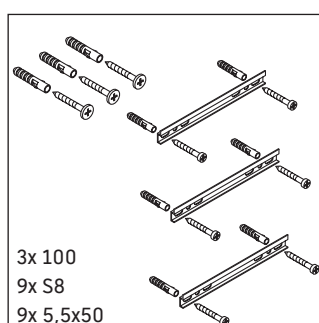

Ketho

KT 6657 L/R/B

Mounting instructions

Instructions for use

The bathroom furniture range complies with the standards and guidelines applicable at the time of delivery and is designed for use in bathrooms.

Direct contact with water should be avoided, for example, when showering.

Ceramics wider than 600 mm must be fixed to the wall.

We reserve the right to make technical improvements and design modifications to the products illustrated.