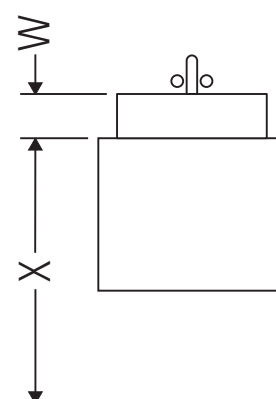

Ketho

KT 6636

Installation instructions

A mm	B mm	W mm	X mm
550	326	130	720

Vero # 045460

Instructions for use

The bathroom furniture range complies with the standards and guidelines applicable at the time of delivery and is designed for use in bathrooms. Direct contact with water should be avoided, for example, when showering.