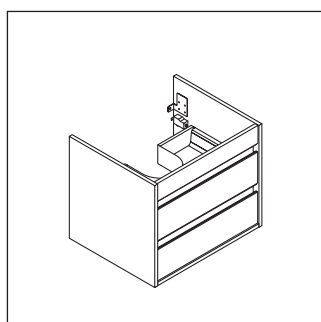

Ketho

KT 6636

Installation instructions

A mm	B mm	W mm	X mm
550	326	130	720

Vero # 045460

Instructions for use

The bathroom furniture range complies with the standards and guidelines applicable at the time of delivery and is designed for use in bathrooms. Direct contact with water should be avoided, for example, when showering.