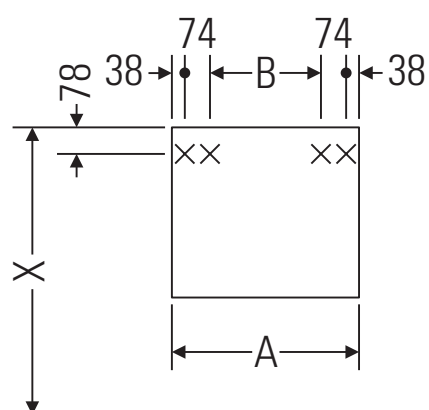

Ketho

KT 6636

Installation instructions

A mm	B mm	W mm	X mm
550	326	130	720

Vero # 045460

Instructions for use

The bathroom furniture range complies with the standards and guidelines applicable at the time of delivery and is designed for use in bathrooms. Direct contact with water should be avoided, for example, when showering.